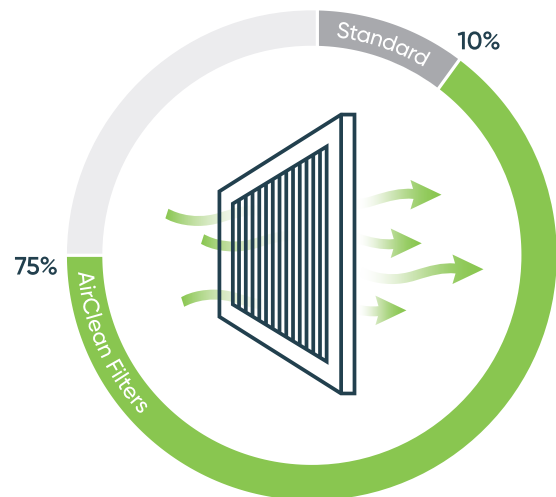

Efficiency

Helps maintain a cleaner indoor unit coil/heat exchange which improves the performance and extends the life of the unit as well as reduce energy consumption.

Sensitive Choice

AirClean Filters™ are approved by the National Asthma Council Australia's Sensitive Choice® program and carry the blue butterfly symbol, indicating the product has been identified as potentially beneficial for people affected by asthma and allergies. AirClean Filters™ are the only disposable filter brand for (ducted residential and commercial) Heating, Ventilation Air Conditioning (HVAC) applications, to be recognised by the Sensitive Choice program for superior air filtration.

Important Features

- ✓ Up to 70% more pleats when compared to V-form panel filters achieving a greater dust holding capacity with the lowest pressure drop
- ✓ Hot melt sealed into frame for maximum filter efficiency – eliminates air bypass
- ✓ Superior surface area/pressure drop
- ✓ Longer filter life
- ✓ Disposable
- ✓ Safer and more hygienic for the installer

Airflow Efficiency Comparison

AIRCLEAN FILTERS HAVE
65% MORE **AIRFLOW EFFICIENCY**
THAN STANDARD FILTERS

Description

The AirClean high efficiency filters are rated G4 to EN779:2012, AS1324.2 and are suitable for residential and commercial variable air volume systems. The operating face velocity ranges are from 0 to 2.54m/sec and can be used for air conditioning, heating or ventilation.