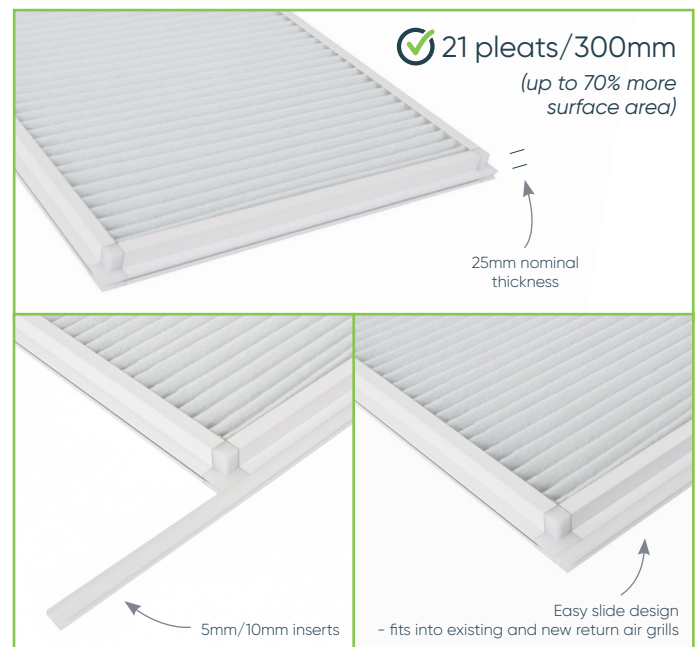

Important Features

- ✓ Up to 70% more pleats when compared to V-form panel filters achieving a greater dust holding capacity with the lowest pressure drop
- ✓ Hot melt sealed into frame for maximum filter efficiency – eliminates air bypass
- ✓ Superior surface area/pressure drop
- ✓ Longer filter life
- ✓ Disposable
- ✓ Safer and more hygienic for the installer

Airflow Efficiency Comparison

AIRCLEAN FILTERS HAVE
65% MORE **AIRFLOW EFFICIENCY**
THAN STANDARD FILTERS

Description

The AirClean high efficiency filters are rated G4 to EN779:2012, AS1324.2 and are suitable for residential and commercial variable air volume systems. The operating face velocity ranges are from 0 to 2.54m/sec and can be used for air conditioning, heating or ventilation.

Specifications

AirClean filters are 25mm nominal thickness and are designed to easily slide into existing and new return air grilles. The unique 5mm and 10mm inserts can provide extra length or width if required. They are available in a range of standard and non-standard sizes.